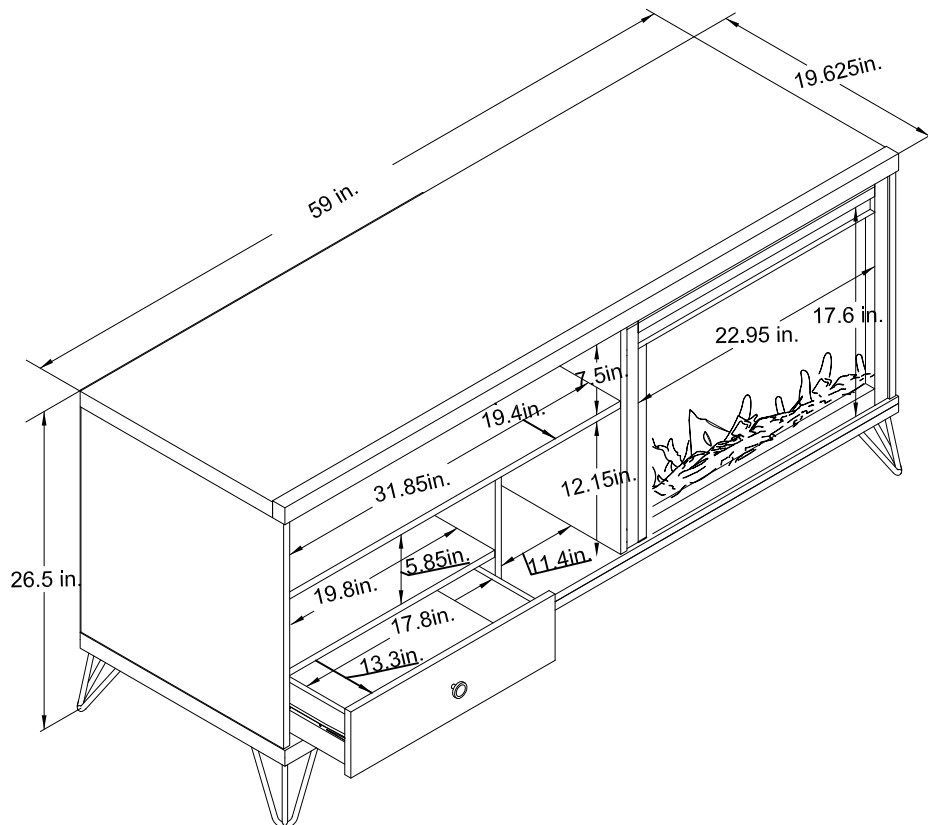

# Fireplace TV Stand

Model Number:2027013COM

Finish: White

## OVERALL PRODUCT SIZE(in inches)

Fireplace TV Stand:59"(W)\*19.6"(D)\*26.5"(H)

## MAXIMUM WEIGHT CAPACITIES